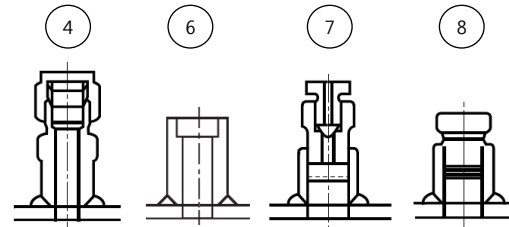

Condensatae Pot

Features

END CONNECTORS

Part List

No.	Description	Material	
1	Pipe	Refer to below	
2			3"
3	4"		
4	Cap	Stainless Steel 316 or Carbon Steel	
5	Weld Connector		
6	H/Coupling		
7	Socket Welding H/Coupling		
8	Vent Plug		
	Hex. Plug		

Table of Dimensions

Unit : mm

Pipe	L1	L2	L	D
3"	110	50	214	88.9
4"	229	63.5	360	63.5

※ L1 length is adjustable according to client request to fit the system design.