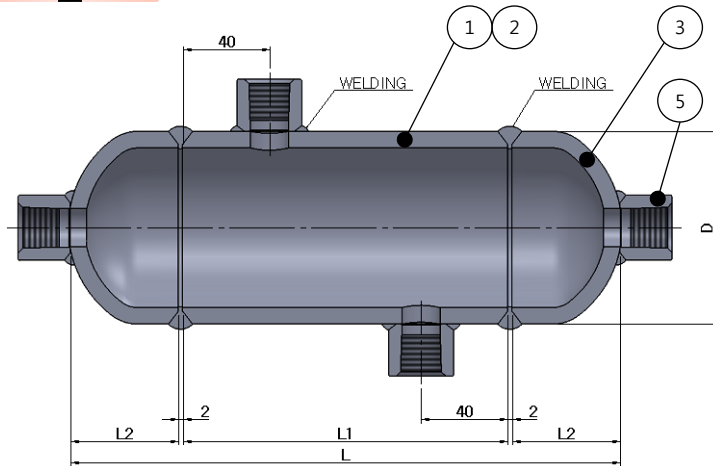

Condensatae Pot

Features

END CONNECTORS

Part List

No.	Description	Material	
1	Pipe	Refer to below	
2			3"
3	4"		
4	Cap	Stainless Steel 316 or Carbon Steel	
5	Weld Connector		
6	H/Coupling		
7	Socket Welding H/Coupling		
8	Vent Plug		
	Hex. Plug		

Table of Dimensions

Unit : mm

Pipe	L1	L2	L	D
3"	110	50	214	88.9
4"	229	63.5	360	63.5

※ L1 length is adjustable according to client request to fit the system design.